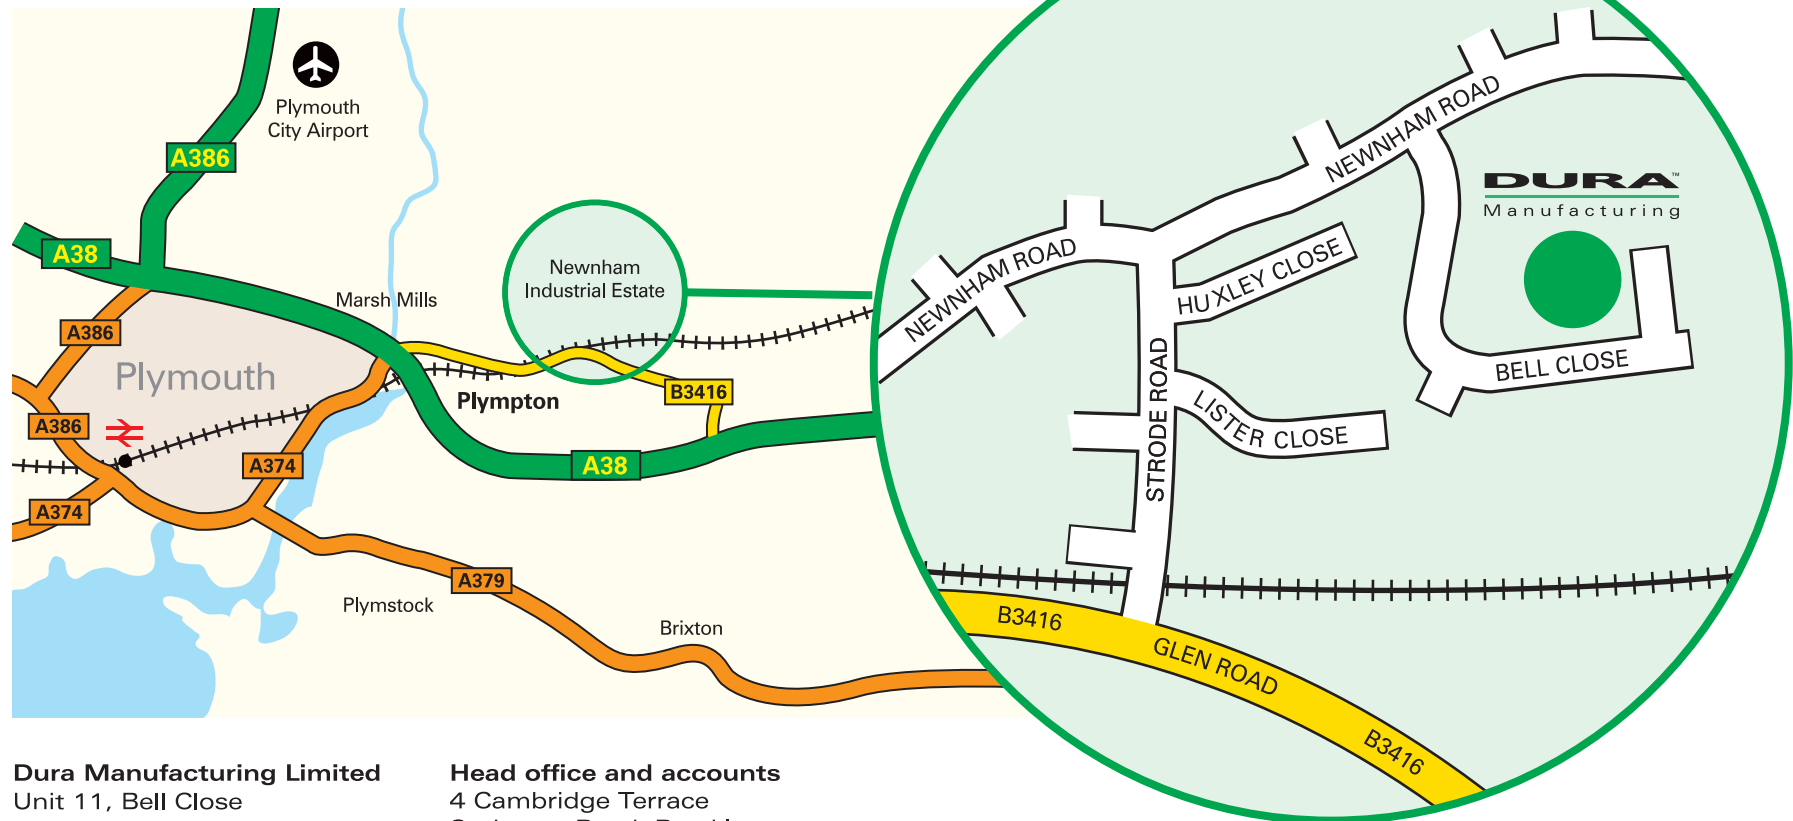

HOW TO FIND US...

Dura Manufacturing Limited
Unit 11, Bell Close
Newnham Industrial Estate
Plympton, Plymouth
Devon PL7 4JH
United Kingdom
tel +44 (0) 1752 339464
fax +44 (0) 1752 336003
www.dura.co.uk
info@duramanufacturing.co.uk

Head office and accounts
4 Cambridge Terrace
St James Road, Brackley
Northants NN13 7XY
United Kingdom
tel +44 (0) 1280 700563
fax +44 (0) 1280 700444

*Dura Manufacturing Limited is a
wholly-owned subsidiary of Dura Limited*